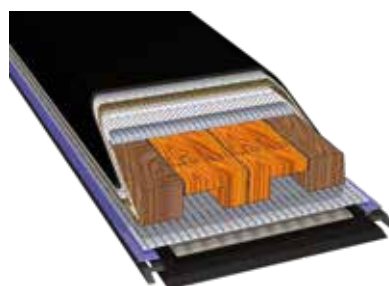

# SUPERMAXIMO 7.0 COD. 13172

Supermaximo è uno sci pensato per il puro divertimento in fuoripista, è studiato per avere il meglio in neve fresca e profonda. Ha l'anima costruita con tecnologia Liwood Air e 14 strati per affidabilità e performance. Attivo progressive flex, hiconnect, no shock active vibration control e Low Omega Profile in aggiunta alla importante larghezza dello sci rendono la sciata facile e molto performante.

*Supermaximo is a ski for pure fun off-piste, designed for deep, fresh snow. The core is built with Liwood air and 14-layer technologies for reliability and performance. Active progressive flex, hiconnect, no shock active vibration control and Low Omega Profile, together with the generous width of the ski ensure ease of use and excellent performance.*

14 LAYER TECH

Construction: Cap Quadriaxial  
 Protection Sheet: PA strong protection  
 Core: Hard wood-Light wood  
 Central plate support: Biaxial Fiberglass  
 Edge: steel 52hrc  
 Torsion reinforcements: Carbon-Glass  
 Cap Reinforcement: glass-basalt  
 Base: Sintered Black base  
 Finishing: Edge Radial -Tuning 89°  
 Base Finishing: microstructured

**DUOTECH**  
 DIFFERENT TAIL FLEXIBILITY

SIZE	171 cm	178 cm	185 cm
WEIGHT	1290 g.	1340 g.	1390 g.
SIDECUT	127/96/116	127/96/116	127/94/116
RADIUS	18.5	20.5	20.09
SURFACE	1783 cm <sup>2</sup>	1858 cm <sup>2</sup>	1909 cm <sup>2</sup>
TORSION	Carbon-Glass	Carbon-Glass	Carbon-Glass
EAN CODE	8059830631443	8059830631450	8059830631467