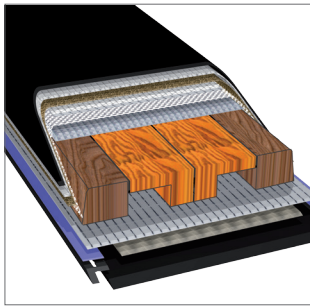

14
LAYER
TECH

SUPER MAXIMO

SKITRAB

LIWOOD AIR

178 cm

1340 gr

127/96/116

20.5

1858 cm²

Carbon-Glass

YEARS WARRANTY
3
MADE IN BORMIO
SINCE 1946

SKITRAB.COM

14 LAYER TECH

SUPERMAXIMO 7.0 - COD. 13172

Supermaximo is a ski for pure fun off-piste, designed for deep, fresh snow. The core is built with Liwood air and 14-layer technologies for reliability and performance. Active progressive flex, hiconnect, no shock active vibration control and Low Omega Profile, together with the generous width of the ski ensure ease of use and excellent performance.