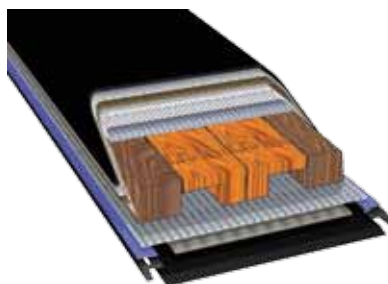

MAXIMO 6.0 COD. 13171

Maximo è uno sci pensato per la performance e la sicurezza su tutti i tipi di neve, perfetto per chi cerca il massimo divertimento in discesa. Ha l'anima costruita con tecnologia Liwood Air e 14 strati per affidabilità e performance. Attivo progressive flex, hiconnect e no shock active vibration control e Low Omega Profile rendono la sciata facile e divertente. Versione con flex 6.0 per sciatori più leggeri o che cercano uno sci più morbido e maneggevole.

Maximo is a ski designed for performance and safety on all types of snow, perfect for those looking for fun in descent. The core is made with Liwood air and 14-layer technologies guaranteeing performance and reliability. Active progressive flex, hiconnect and no shock active vibration control and Low Omega Profile offer fun and easy skiing. The version with flex 6.0 is for lighter skiers or for those looking for softer and more manageable skis.

14

LAYER
TECH

CAP PIUMA QUADRIAXIAL
WOOD CORE AIR CANALS
STEEL EDGE 52 HRC
FIBER PLATE SUPPORT
CARBON/GLASS REINFORCEMENTS
SINTERED BASE
EDGE RADIAL FINISHING
PA STRONG PROTECTION

SIZE	157 cm	164 cm	171 cm	178 cm	185 cm
WEIGHT	1110 gr	1160 gr	1200 gr	1250 gr	1315 gr
SIDECUT	121/94/110	121/92/110	121/90/110	121/90/110	121/88/110
RADIUS	17,8	18.1	18.5	20.5	20.9
SURFACE	1579 cm ²	1634 cm ²	1687 cm ²	1756 cm ²	1805 cm ²
TORSION	Carbon-Glass	Carbon-Glass	Carbon-Glass	Carbon-Glass	Carbon-Glass
EAN CODE	8059830631399	8059830631405	8059830631412	8059830631429	8059830631436