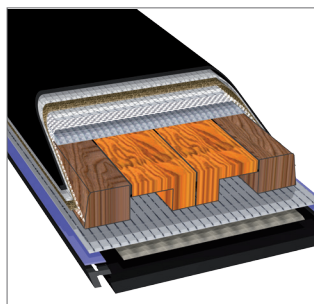

1756 cm

Carbon-Glass

YEARS WARRANTY

3

MADE IN BORMIO
SINCE 1946

SKITRAB.COM

MAXIMO 6.0 - COD. 13171

14 LAYER TECH

Maximo is a ski designed for performance and safety on all types of snow, perfect for those looking for fun in descent. The core is made with Liwood air and 14-layer technologies guaranteeing performance and reliability. Active progressive flex, hiconnect and no shock active vibration control and Low Omega Profile offer fun and easy skiing. The version with flex 6.0 is for lighter skiers or for those looking for softer and more manageable skis.