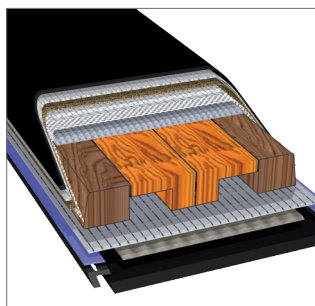

SKITRAB

LIWOOD AIR

178 cm

1280 gr
121/90/110

20.5

1756 cm²
Carbon-Glass

YEARS WARRANTY

MADE IN BORMIO
SINCE 1946

SKITRAB.COM

14 LAYER TECH

MAXIMO 7.0 - COD. 13170

Maximo is a ski designed for performance and safety on all types of snow, perfect for those looking for fun in descent. The core is made with Liwood air and 14-layer technologies guaranteeing performance and reliability. Active progressive flex, hiconnect and no shock active vibration control and Low Omega Profile offer fun and easy skiing. The version with flex 7.0 is for more powerful skiers or who want greater support for fast skiing.