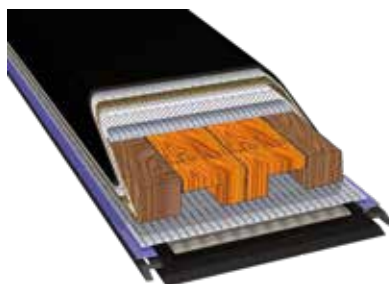

## GAVIA85 COD. 13168

Gavia85 è uno sci polivalente e che si adatta a tutte le condizioni. Ideale per chi cerca uno sci maneggevole su tutte le nevi e pendii. Ha l'anima costruita con tecnologia Liwood Air e 14 strati che garantiscono leggerezza e grande affidabilità. Control progressive flex, hiconnect e no shock active vibration control per una sciata sicura e precisa. Versione con flex 6.0 per sciatori più leggeri o che cercano uno sci più morbido e maneggevole.

*Gavia85 is a multipurpose ski suitable for all conditions, ideal for those looking for an easily manoeuvrable ski to use in all types of snow, whatever the gradient. The core is made with Liwood air and 14-layer technologies guaranteeing excellent reliability and low weight. Control progressive flex, hiconnect and no shock active vibration control for safe, precise turns. The version with flex 6.0 is for lighter skiers or for those looking for softer and more manageable skis.*

# 14

LAYER CONTROL

Construction: Cap Quadriaxial  
 Protection Sheet: PA strong protection  
 Core: Hard wood-Light wood  
 Central plate support: Biaxial Fiberglass  
 Edge: steel 52hrc  
 Torsion reinforcements: Carbon-Glass  
 Cap Reinforcement: glass-basalt  
 Base: Sintered Black base  
 Finishing: Edge Radial -Tuning 89°  
 Base Finishing: microstructured

SIZE	150 cm	157 cm	164 cm	171 cm	178 cm
WEIGHT	1015 g.	1065 g.	1109 g.	1160 g.	1200 g.
SIDECUT	118/88/104	118/88/104	118/87/104	118/85/104	118/85/104
RADIUS	17.50	19.50	20.80	21.10	23.1
SURFACE	1444 cm <sup>2</sup>	1511 cm <sup>2</sup>	1569 cm <sup>2</sup>	1616 cm <sup>2</sup>	1682 cm <sup>2</sup>
TORSION	Carbon-Glass	Carbon-Glass	Carbon-Glass	Carbon-Glass	Carbon-Glass
EAN CODE	8059830631306	8059830631221	8059830631238	8059830631245	8059830631252