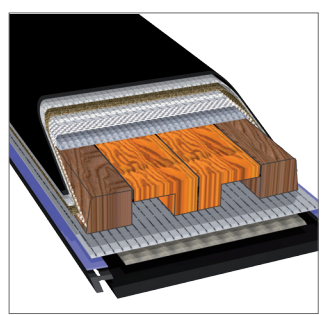

SKITRAB

LIWOOD AIR

171 cm

1160 g.
118/85/104
21.10
1616cm²
Carbon-Glass

YEARS WARRANTY
3
MADE IN BORMIO
SINCE 1946

SKITRAB.COM

14 LAYER CONTROL

GAVIA 85 - COD. 13168

Gavia85 is a multipurpose ski suitable for all conditions, ideal for those looking for an easily manoeuvrable ski to use in all types of snow, whatever the gradient. The core is made with Liwood air and 14-layer technologies guaranteeing excellent reliability and low weight. Control progressive flex, hiconnect and no shock active vibration control for safe, precise turns. The version with flex 6.0 is for lighter skiers or for those looking for softer and more manageable skis.