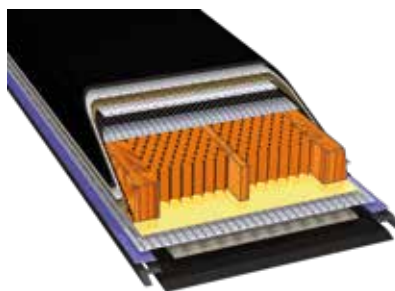

GARA AERO WORLD CUP 70 COD. 13159

Sci da gara per atleti potenti e pesanti che cercano performance, leggerezza e stabilità. Anima in Aramide e costruzione 14 strati con un flex 70 più sostenuto. Attivo progressive flex ,hiconnect tra le lamine e una scatola di torsione Hibox per un' eccellente affidabilità e durabilità

A race ski for powerful, heavy athletes looking for maximum performance with minimum weight as well as stability. Aramide core, 14-layer construction with a more supportive 70 flex. With active progressive flex, hiconnect bridge between edges and a Hibox torsion box for excellent reliability and durability.

14

LAYER
TECH

Construction: Cap Quadriaxial
Protection Sheet: PA light protection
Core: Aramide-Ash wood-Light wood
Central plate support: Biaxial Fiberglass
Edge: steel 52hrc
Torsion reinforcements: carbon HM
Cap Reinforcement: carbon-basalt
Base: Sintered Black base
Finishing: Edge Radial -Tuning 89°
Base Finishing: Race microstructured

SIZE	164 cm	171 cm
WEIGHT	715 g.	745 g.
SIDECUT	91/64/80	91/64/80
RADIUS	21.50	23.66
SURFACE	1180 cm ²	1230 cm ²
TORSION	Carbon	Carbon
EAN CODE	8059830599545	8059830599552