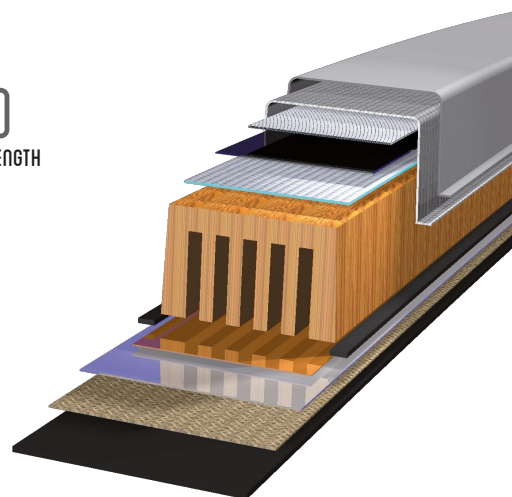

TEAM COMP DUO SKIN JUNIOR

COD. 12158

Sci da classico junior da non sciolineare maneggevole e leggero. Lo sci si caratterizza per l'ottimo grip e scorrevolezza. Struttura Cap LiWood Tech in legno leggero fibra di vetro e carbonio. Tecnologia duo skin con tessilfoca intercambiabile.

Waxless JUNIOR CLASSIC skis, easy to manoeuvre and lightweight. The skis feature excellent grip and glide. Light wood, fiberglass and carbon Cap LiWood Tech structure. DUO SKIN technology with replaceable mohair skin inserts.

DUO SKINS
NO WAX - SKIN TECHNOLOGY

LIWOOD TECH
CARBON FIBERGLASS REINFORCEMENTS
END PROTECTION
RACING BASE
RACING FINISHING

TEAM COMP DUO SKIN JUNIOR

SIZE	HARDNESS	SIDECUT	BASE/SKIN	WEIGHT
150 cm		41.0	race universal	810 gr
160 cm	medium	44.0	DUO SKIN 38 cm (170)	size 160 cm
170 cm		44.0	DUO SKIN 36 cm (150-160)	